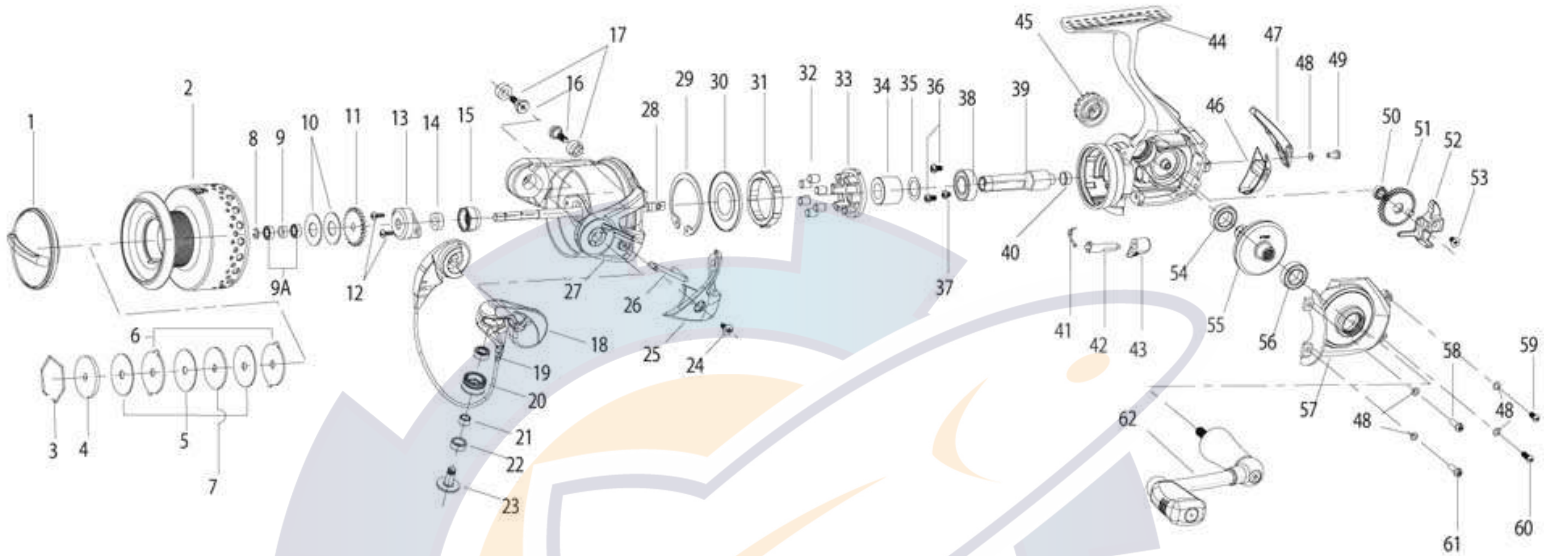

KEY#	DESCRIPTION	Energy 30	Energy 40	KEY#	DESCRIPTION	Energy 30	Energy 40
1	Drag Knob Assembly	TK332-01	TK332-01	32	Clutch Roller	TK165-01	TK165-01
2	Spool	TK021-03	TK021-03	33	Clutch Roller Retainer	TK040-01	TK040-01
3	Drag Retainer	RQ038-01	RQ038-01	34	Clutch Sleeve	TK139-01	TK139-01
4	Drag Washer "D"	SQ080-01	SQ080-01	35	Pinion Washer	AT110-01	AT110-01
5	Dag Washer "B"	RQ033-01	RQ033-01	36	Pinion Bearing Screw "A"	TK057-01	TK057-01
6	Drag Washer "A"	RQ081-01	RQ081-01	37	Pinion Bearing Screw "B"	TK057-11	TK057-11
7	Drag Washer "C"	RQ080-01	RQ080-01	38	Pinion Ball Bearing	UK028-01	UK028-01
8	Retainer Clip	TK034-01	TK034-01	39	Pinion Gear	SQ011-01	SQ011-01
9	Spool Sleeve	TK121-01	TK121-01	40	Pinion Bushing	SQ141-01	SQ141-01
9A	Spool Bearing	EH158-01	EH158-01	41	Stopper Cam Spring	TK089-01	TK089-01
10	Spool Adjust Washer	RK030-01	RK030-01	42	Stopper Cam	TK090-01	TK090-01
11	Click Gear	RQ037-01	RQ037-01	43	Stopper Lever	RQ059-01	RQ059-01
12	Rotor Nut Lock Screw	RQ094-01	RQ094-01	44	Body Sub-Assembly	TK201-01	TK201-01
13	Rotor Nut Cover	TK214-01	TK214-01	45	Handle Cap	TK073-01	TK073-01
14	Main Shaft Bushing	TK006-01	TK006-01	46	Body Rear Cover - Top	TK140-01	TK140-01
15	Rotor Nut	TK006-01	TK006-01	47	Body Rear Cover - Bottom	TK140-51	TK140-51
16	Bail Pivot Screw	TK111-01	TK111-01	48	Body Cover Screw Washer	RQ142-01	RQ142-01
17	Bail Pivot Busing	TK109-01	TK109-01	49	Body Rear Cover Screw	RQ057-01	RQ057-01
17A	Bail Pivot Insert	N/A	N/A	50	O/S gear Ball Bearing	EH158-01	EH158-01
18	Bail Assembly	RK347-01	RK347-01	51	O/S Gear	TQ053-01	TQ053-01
19	Line Roller Bearing	GH202-01	GH202-01	52	Oscillation Slider	TQ025-01	TQ025-01
20	Line Roller	TK004-01	TK004-01	53	Main Shaft Screw	RQ100-01	RQ100-01
21	Line Roller Sleeve	TK114-01	TK114-01	54	Body Ball Bearings	BL157-01	BL157-01
22	Line Roller Bushing	TK104-01	TK104-01	55	Drive Gear Assembly	SQ012-01	SQ012-01
23	Line Roller Screw	TK108-01	TK108-01	56	Body Cover Ball Bearing	BL157-01	BL157-01
24	Arm Lever Cover Screw	GU077-01	GU077-01	57	Body Cover Assembly	TK123-01	TK123-01
25	Arm Lever Cover	TK108-01	TK108-01	58	Body cover Screw "A"	RQ057-04	RQ057-04
26	Kick Lever	TK019-01	TK019-01	59	Body Cover Screw "B"	SK057-11	SK057-01
27	Rotor Sub-Assembly	TK209-01	TK209-01	60	Body Cover Screw "C"	SK057-01	SK057-01
28	Main Shaft	PQ015-02	PQ015-02	61	Body Cover Screw "D"	RQ057-04	RQ057-04
29	Clutch Retaining Ring	TK060-01	TK060-01	62	Handle Assembly	TK318-01	TK318-01
30	Clutch Seal Plate	TK166-01	TK166-01	63	Trip Ramp	TK119-01	TK119-01
31	Clutch Lock ring	TK063-01	TK063-01				